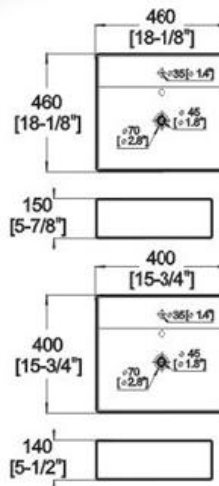

Winfield[®] Vitreous China

D49/D49A

D49/D49A ART BASIN

Features:

- * Vitreous china.
- * Above-counter.
- * With overflow.
- * Single faucet hole.
- * Dimensions:

D49A: Height: 5-7/8" (150mm)
 Length: 18-1/8" (460mm)
 Width: 18-1/8" (460mm)

D49: Height: 5-1/2" (140mm)
 Length: 15-3/4" (400mm)
 Width: 15-3/4" (400mm)

Winfield Products

1689 E Mission Blvd. Pomona CA 91766
 Repair Parts and Services 1(866)200-1888