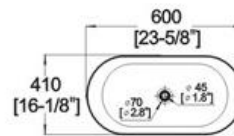

Winfield[®] Vitreous China D507

D507 ART BASIN

Features:

- * Vitreous china.
- * Above-counter.
- * Without overflow.
- * No faucet hole, requires wall or counter-mount faucet.
- * Dimensions: Height: 4-3/4" (120mm)
Length: 23-5/8" (600mm)
Width: 16-1/8" (410mm)