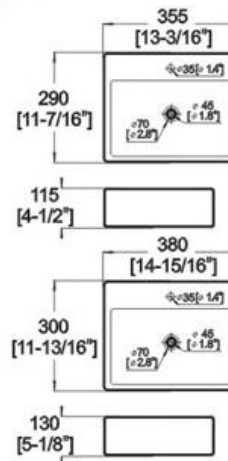

## D51/D51B

#### Features:

- \* Vitreous china.
- \* Above-counter Or Wall-mount.
- \* Without overflow.
- \* Single faucet hole.
- \* Dimensions:

D51: Height: 4-1/2" (115mm)  
 Length: 13-3/16" (335mm)  
 Width: 11-7/16" (290mm)

D51B: Height: 5-1/8" (130mm)  
 Length: 14-15/16" (380mm)  
 Width: 11-13/16" (300mm)

Winfield Products

1689 E Mission Blvd. Pomona CA 91766  
 Repair Parts and Services 1(866)200-1888