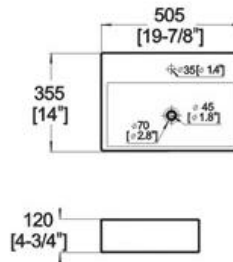

Winfield[®] Vitreous China

D515

D515 ART BASIN

- Features:
- * Vitreous china.
 - * Above-counter Or Wall-mount.
 - * Without overflow.
 - * Single faucet hole.
 - * Dimensions: Height: 4-3/4" (120mm)
Length: 19-7/8" (505mm)
Width: 14" (355mm)