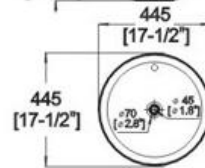

Winfield[®] Vitreous China

D521/D521B

D521/D521B ART BASIN

Features:

- * Vitreous china.
- * Above-counter.
- * With overflow.
- * No faucet hole, requires wall or counter-mount faucet.

* Dimensions:

D521: Height: 6-1/8" (155mm)
 Length: 19-1/16" (485mm)
 Width: 19-1/16" (485mm)
 D521B: Height: 6-11/16" (170mm)
 Length: 17-1/2" (445mm)
 Width: 17-1/2" (445mm)