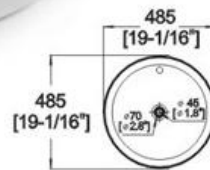

Winfield[®] Vitreous China

D521/D521B

D521/D521B ART BASIN

Features:

- * Vitreous china.
- * Above-counter.
- * With overflow.
- * No faucet hole, requires wall or counter-mount faucet.

* Dimensions:

D521: Height: 6-1/8" (155mm)
 Length: 19-1/16" (485mm)
 Width: 19-1/16" (485mm)
 D521B: Height: 6-11/16" (170mm)
 Length: 17-1/2" (445mm)
 Width: 17-1/2" (445mm)