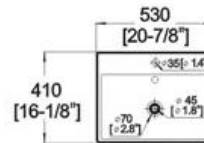

Winfield[®] Vitreous China D530

D530 ART BASIN

Features:

- * Vitreous china.
- * Above-counter.
- * With overflow.
- * Single faucet hole.
- * Dimensions: Height: 6-5/16" (160mm)
Length: 20-7/8" (530mm)
Width: 16-1/8" (410mm)