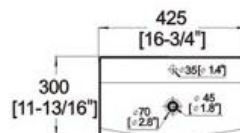

Winfield[®] Vitreous China D536

D536 ART BASIN

Features:

- * Vitreous china.
- * Above-counter.
- * Without overflow.
- * Single faucet hole.
- * Dimensions: Height: 4-5/16" (110mm)
Length: 16-3/4" (425mm)
Width: 11-13/16" (300mm)