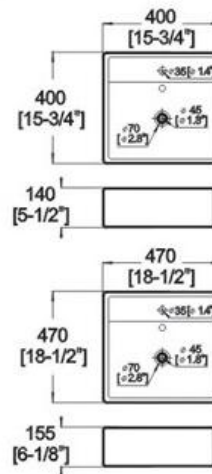

Winfield[®] Vitreous China

D55/D55A

D55/D55A ART BASIN

Features:

- * Vitreous china.
- * Above-counter.
- * With overflow.
- * Single faucet hole.

* Dimensions:

D55: Height: 5-1/2" (140mm)
 Length: 15-3/4" (400mm)
 Width: 15-3/4" (400mm)
 D55A: Height: 6-1/8" (155mm)
 Length: 18-1/2" (470mm)
 Width: 18-1/2" (470mm)