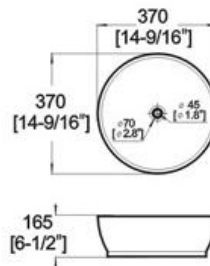

## D550 ART BASIN

Features:

- \* Vitreous china.
- \* Above-counter.
- \* Without overflow.
- \* No faucet hole, requires wall or counter-mount faucet.
- \* Dimensions: Height: 6-1/2" (165mm)  
Length: 14-9/16" (370mm)  
Width: 14-9/16" (370mm)