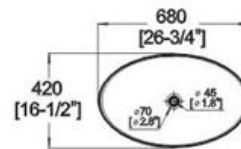

Winfield[®] Vitreous China D571

D571 ART BASIN

Features:

- * Vitreous china.
- * Above-counter.
- * Without overflow.
- * No faucet hole, requires wall or counter-mount faucet.
- * Dimensions: Height: 4-3/4" (120mm)
Length: 26-3/4" (680mm)
Width: 16-1/2" (420mm)