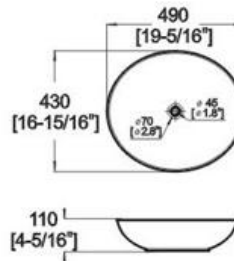

Winfield[®] Vitreous China D571A

D571A ART BASIN

Features:

- * Vitreous china.
- * Above-counter.
- * Without overflow.
- * No faucet hole, requires wall or counter-mount faucet.
- * Dimensions: Height: 4-5/16" (110mm)
Length: 19-5/16" (490mm)
Width: 16-15/16" (430mm)