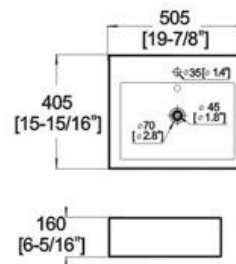

Winfield[®] Vitreous China D575

D575 ART BASIN

Features:

- * Vitreous china.
- * Above-counter.
- * With overflow.
- * Single faucet hole.
- * Dimensions: Height: 6-5/16" (160mm)
Length: 19-7/8" (505mm)
Width: 15-15/16 (405mm)