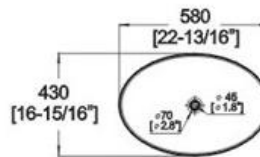

Winfield[®] Vitreous China

D584

D584 ART BASIN

Features:

- * Vitreous china.
- * Above-counter.
- * Without overflow.
- * No faucet hole, requires wall or counter-mount faucet.
- * Dimensions: Height: 7-1/16" (180mm)
Length: 22-13/16" (580mm)
Width: 16-15/16" (430mm)