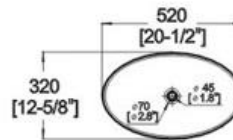

Winfield[®] Vitreous China

D584A

D584A ART BASIN

Features:

- * Vitreous china.
- * Above-counter.
- * Without overflow.
- * No faucet hole, requires wall or counter-mount faucet.
- * Dimensions: Height: 5-1/2" (140mm)
Length: 20-1/2" (520mm)
Width: 12-5/8" (320mm)