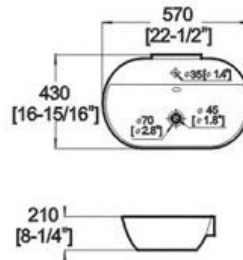

Winfield[®] Vitreous China D585

D585 ART BASIN

Features:

- * Vitreous china.
- * Above-counter.
- * With overflow.
- * Single faucet hole.
- * Dimensions: Height: 8-1/4" (210mm)
Length: 22-1/2" (570mm)
Width: 16-15/16" (430mm)