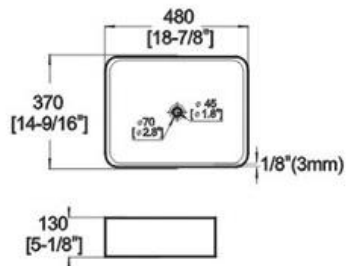

### Features:

- \* Vitreous china.
- \* Above-counter.
- \* Without overflow.
- \* No faucet hole, requires wall or counter-mount faucet.

- \* Dimensions: Height: 5-1/8" (130mm)  
Length: 18-7/8" (480mm)  
Width: 14-9/16" (370mm)