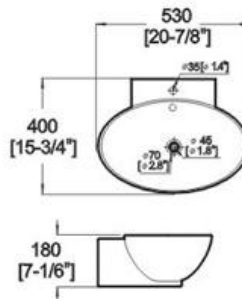

Winfield[®] Vitreous China D59

D59 ART BASIN

Features:

- * Vitreous china.
- * Above-counter.
- * With overflow.
- * Single faucet hole.
- * Dimensions: Height: 7-1/16" (180mm)
Length: 20-7/8" (530mm)
Width: 15-3/4" (400mm)