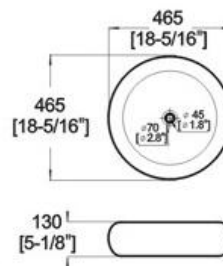

Winfield[®] Vitreous China

D595

D595 ART BASIN

Features:

- * Vitreous china.
- * Above-counter.
- * Without overflow.
- * No faucet hole, requires wall or counter-mount faucet.
- * Dimensions: Height: 5-1/8" (130mm)
Length: 18-5/16" (465mm)
Width: 18-5/16" (465mm)