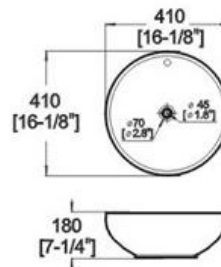

Winfield[®] Vitreous China

D605

D605 ART BASIN

Features:

- * Vitreous china.
- * Above-counter.
- * With overflow.
- * No faucet hole, requires wall or counter-mount faucet.
- * Dimensions: Height: 7-1/4" (185mm)
Length: 16-1/8" (410mm)
Width: 16-1/8" (410mm)