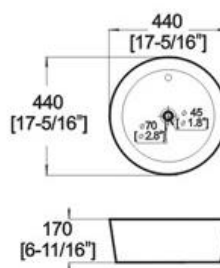

Winfield[®] Vitreous China D612

D612 ART BASIN

Features:

- * Vitreous china.
- * Above-counter.
- * With overflow.
- * No faucet hole, requires wall or counter-mount faucet.
- * Dimensions: Height: 6-11/16" (170mm)
Length: 17-5/16" (440mm)
Width: 17-5/16" (440mm)