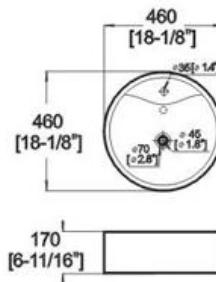

### Features:

- \* Vitreous china.
- \* Above-counter.
- \* With overflow.
- \* Single faucet hole.
- \* Dimensions: Height: 6-11/16" (170mm)  
Length: 18-1/8" (460mm)  
Width: 18-1/8" (460mm)

Winfield Products