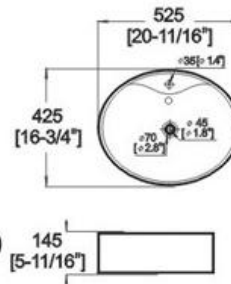

Winfield[®] Vitreous China D619

D619 ART BASIN

Features:

- * Vitreous china.
- * Above-counter.
- * With overflow.
- * Single faucet hole.
- * Dimensions: Height: 5-11/16" (145mm)
Length: 20-11/16" (525mm)
Width: 16-3/4" (425mm)