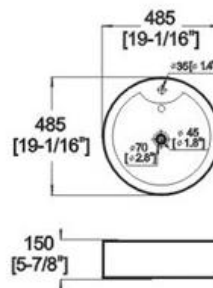

Winfield[®] Vitreous China

D620

D620 ART BASIN

Features:

- * Vitreous china.
- * Above-counter.
- * With overflow.
- * Single faucet hole.
- * Dimensions: Height: 5-7/8" (150mm)
Length: 19-1/16" (485mm)
Width: 19-1/16" (485mm)