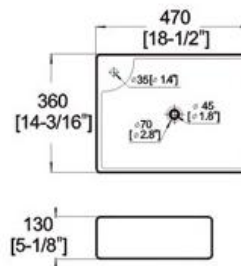

### Features:

- \* Vitreous china.
- \* Above-counter.
- \* Without overflow.
- \* Single faucet hole.
- \* Dimensions: Height: 5-1/8" (130mm)  
Length: 18-1/2" (470mm)  
Width: 14-3/16" (360mm)

Winfield Products