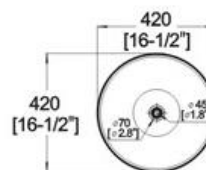

Winfield[®] Vitreous China D70

D70 ART BASIN

Features:

- * Vitreous china.
- * Above-counter.
- * Without overflow.
- * No faucet hole, requires wall or counter-mount faucet.
- * Dimensions: Height: 5-7/8" (150mm)
Length: 16-1/2" (420mm)
Width: 16-1/2" (420mm)