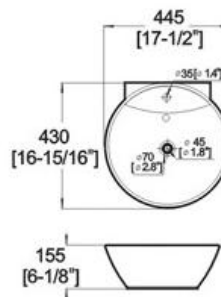

Winfield[®] Vitreous China D705

D705 ART BASIN

Features:

- * Vitreous china.
- * Above-counter.
- * With overflow.
- * Single faucet hole.
- * Dimensions: Height: 6-1/8" (155mm)
Length: 17-1/2" (445mm)
Width: 16-15/16 (430mm)