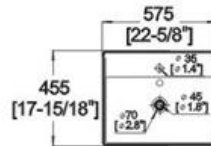

Winfield[®] Vitreous China D710

D710 ART BASIN

Features:

- * Vitreous china.
- * Above-counter.
- * With overflow.
- * Single faucet hole.
- * Dimensions: Height: 6-5/16" (160mm)
Length: 22-5/8" (575mm)
Width: 17-15/18" (455mm)