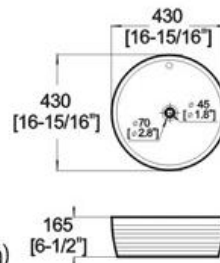

Winfield[®] Vitreous China D778

D778 ART BASIN

Features:

- * Vitreous china.
- * Above-counter.
- * With overflow.
- * No faucet hole, requires wall or counter-mount faucet.

* Dimensions: Height: 6-1/2" (165mm)
Length: 16-15/16" (430mm)
Width: 16-15/16" (430mm)