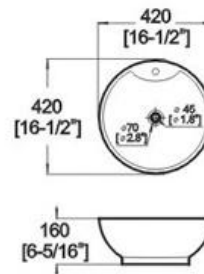

## D80 ART BASIN

- Features:
- \* Vitreous china.
  - \* Above-counter.
  - \* Without overflow.
  - \* Single faucet hole.
  - \* Dimensions: Height: 6-5/16" (160mm)  
Length: 16-1/2" (420mm)  
Width: 16-1/2" (420mm)