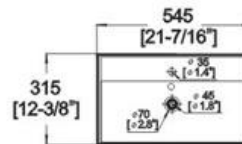

## D855 ART BASIN

- Features:
- \* Vitreous china.
  - \* Above-counter.
  - \* With overflow.
  - \* Single faucet hole.
  - \* Dimensions: Height: 5-5/16" (135mm)  
Length: 21-7/16" (545mm)  
Width: 12-3/8" (315mm)