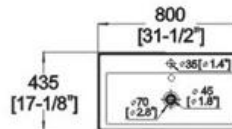

Winfield[®] Vitreous China

D856

D856 ART BASIN

Features:

- * Vitreous china.
- * Above-counter.
- * With overflow.
- * Single faucet hole.
- * Dimensions: Height: 5-11/16" (145mm)
 Length: 31-1/2" (800mm)
 Width: 17-1/8" (435mm)