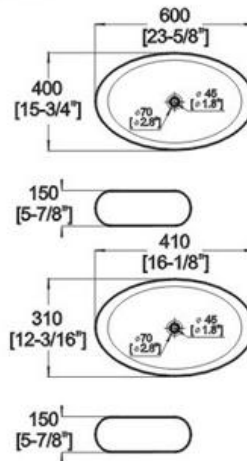

Winfield[®] Vitreous China

D881/D881A

D881/D881A ART BASIN

Features:

- * Vitreous china.
- * Above-counter.
- * Without overflow.
- * No faucet hole, requires wall or counter-mount faucet.

* Dimensions:

D881: Height: 5-7/8" (150mm)
Length: 23-5/8" (600mm)
Width: 15-3/4" (400mm)

D881A: Height: 5-7/8" (150mm)
Length: 16-1/8" (410mm)
Width: 12-3/16" (310mm)

Winfield Products

1689 E Mission Blvd. Pomona CA 91766
Repair Parts and Services 1(866)200-1888