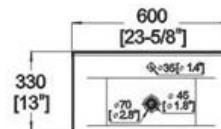

Winfield[®] Vitreous China

D887A

D887A ART BASIN

Features:

- * Vitreous china.
- * Above-counter.
- * Without overflow.
- * Single faucet hole.
- * Dimensions: Height: 5-1/2" (140mm)
Length: 23-5/8" (600mm)
Width: 13" (330mm)