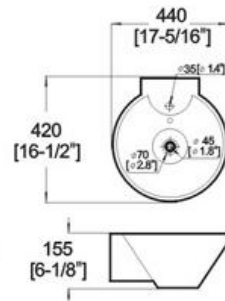

### Features:

- \* Vitreous china.
- \* Above-counter.
- \* With overflow.
- \* Single faucet hole.
- \* Dimensions: Height: 6-1/8" (155mm)  
Length: 17-5/16" (440mm)  
Width: 16-1/2" (420mm)

Winfield Products