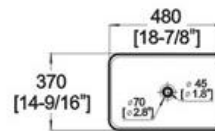

Winfield[®] Vitreous China D100

D100 ART BASIN

Features:

- * Vitreous china.
- * Semi-recessed mount.
- * Without overflow.
- * No faucet hole, requires wall or counter-mount faucet.
- * Dimensions: Height: 5-1/8" (130mm)
Length: 18-7/8" (480mm)
Width: 14-9/16" (370mm)