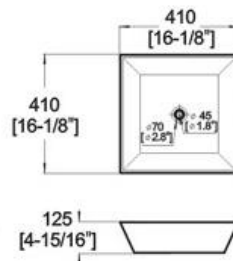

Winfield[®] Vitreous China D101

D101 ART BASIN

Features:

- * Vitreous china.
- * Above-counter.
- * Without overflow.
- * No faucet hole, requires wall or counter-mount faucet.
- * Dimensions: Height: 4-15/16" (125mm)
Length: 16-1/8" (410mm)
Width: 16-1/8 (410mm)