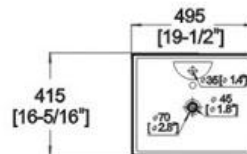

Winfield[®] Vitreous China D102

D102 ART BASIN

- Features:
- * Vitreous china.
 - * Above-counter.
 - * With overflow.
 - * Single faucet hole.
 - * Dimensions: Height: 7-1/4" (185mm)
Length: 19-1/2" (495mm)
Width: 16-5/16" (415mm)