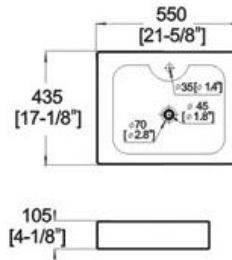

Winfield[®] Vitreous China D106

D106 ART BASIN

Features:

- * Vitreous china.
- * Above-counter.
- * Without overflow.
- * Single faucet hole.
- * Dimensions: Height: 4-1/8" (105mm)
Length: 21-5/8" (550mm)
Width: 17-1/8" (435mm)