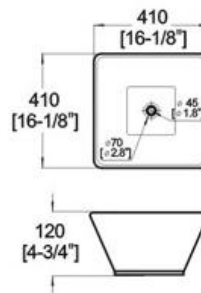

Winfield[®] Vitreous China D107

D107 ART BASIN

Features:

- * Vitreous china.
- * Above-counter.
- * Without overflow.
- * No faucet hole, requires wall or counter-mount faucet.
- * Dimensions: Height: 4-3/4" (120mm)
Length: 16-1/8" (410mm)
Width: 16-1/8" (410mm)