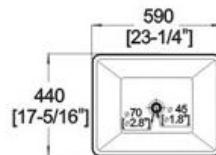

Winfield[®] Vitreous China D108

D108 ART BASIN

Features:

- * Vitreous china.
- * Above-counter.
- * Without overflow.
- * No faucet hole, requires wall or counter-mount faucet.
- * Dimensions: Height: 4-3/4" (120mm)
Length: 23-1/4" (590mm)
Width: 17-5/16" (440mm)