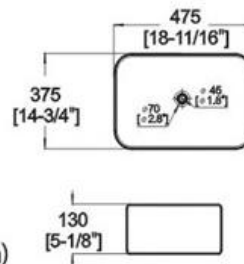

Winfield[®] Vitreous China

D110

D110 ART BASIN

Features:

- * Vitreous china.
- * Above-counter.
- * Without overflow.
- * No faucet hole, requires wall or counter-mount faucet.
- * Dimensions: Height: 5-1/8" (130mm)
Length: 18-11/16" (475mm)
Width: 14-3/4" (375mm)