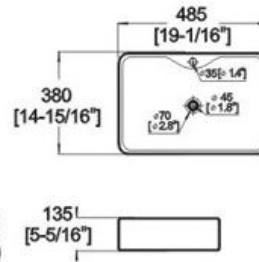

### D111 ART BASIN

Features:

- \* Vitreous china.
- \* Above-counter.
- \* Without overflow.
- \* Single faucet hole.
- \* Dimensions: Height: 5-5/16" (135mm)  
Length: 19-1/16" (485mm)  
Width: 14-15/16" (380mm)