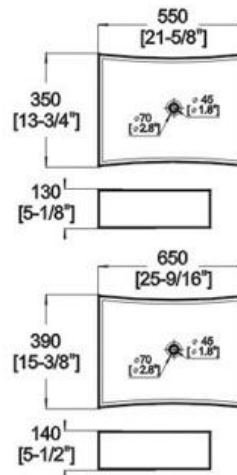

Winfield[®] Vitreous China

D124A/124B

D124A/D124B ART BASIN

- Features:
- * Vitreous china.
 - * Above-counter.
 - * Without overflow.
 - * No faucet hole, requires wall or counter-mount faucet.
- * Dimensions:

D124A: Height: 5-1/8" (130mm)
 Length: 21-5/8" (550mm)
 Width: 13-3/4" (350mm)

D124B: Height: 5-1/2" (140mm)
 Length: 25-9/16" (650mm)
 Width: 15-3/8" (390mm)

Winfield Products

1689 E Mission Blvd. Pomona CA 91766
 Repair Parts and Services 1(866)200-1888