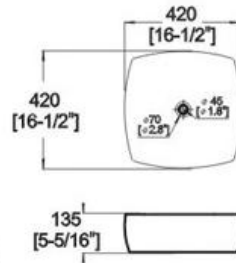

Winfield[®] Vitreous China D131

D131 ART BASIN

- Features:
- * Vitreous china.
 - * Above-counter.
 - * Without overflow.
 - * No faucet hole, requires wall or counter-mount faucet.
 - * Dimensions: Height: 5-5/16" (135mm)
Length: 16-1/2" (420mm)
Width: 16-1/2" (420mm)