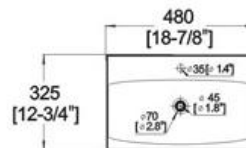

Winfield[®] Vitreous China D134A/D134B

D134A/D134B ART BASIN

Features:

- * Vitreous china.
- * Above-counter.
- * Without overflow.
- * Single faucet hole.
- * Dimensions:

D134A: Height: 4-1/8" (105mm)
 Length: 18-7/8" (480mm)
 Width: 12-3/4" (325mm)

D134B: Height: 4-1/2" (115mm)
 Length: 24-13/16" (630mm)
 Width: 15-15/16" (405mm)

Winfield Products

1689 E Mission Blvd. Pomona CA 91766
 Repair Parts and Services 1(866)200-1888