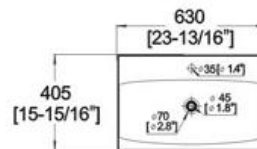

Winfield[®] Vitreous China D134A/D134B

D134A/D134B ART BASIN

Features:

- * Vitreous china.
- * Above-counter.
- * Without overflow.
- * Single faucet hole.
- * Dimensions:

D134A: Height: 4-1/8" (105mm)
 Length: 18-7/8" (480mm)
 Width: 12-3/4" (325mm)

D134B: Height: 4-1/2" (115mm)
 Length: 24-13/16" (630mm)
 Width: 15-15/16" (405mm)

Winfield Products

1689 E Mission Blvd. Pomona CA 91766
 Repair Parts and Services 1(866)200-1888