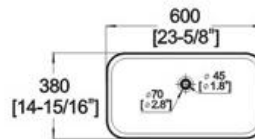

Winfield[®] Vitreous China

D149

D149 ART BASIN

Features:

- * Vitreous china.
- * Above-counter.
- * Without overflow.
- * No faucet hole, requires wall or counter-mount faucet.
- * Dimensions: Height: 5-1/8" (130mm)
Length: 23-5/8" (600mm)
Width: 14-15/16" (380mm)