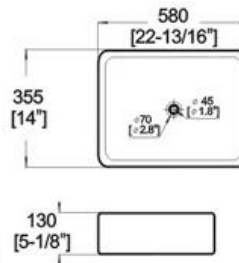

### D151 ART BASIN

Features:

- \* Vitreous china.
- \* Above-counter.
- \* Without overflow.
- \* No faucet hole, requires wall or counter-mount faucet.
- \* Dimensions: Height: 5-1/8" (130mm)  
Length: 22-13/16" (580mm)  
Width: 14" (355mm)