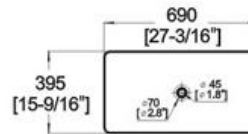

Winfield[®] Vitreous China D182

D182 ART BASIN

Features:

- * Vitreous china.
- * Above-counter.
- * Without overflow.
- * No faucet hole, requires wall or counter-mount faucet.
- * Dimensions: Height: 5-1/8" (130mm)
Length: 27-3/16" (690mm)
Width: 15-9/16" (395mm)