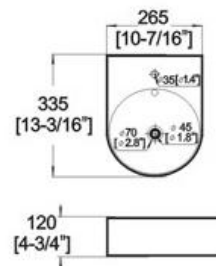

Winfield[®] Vitreous China D202

D202 ART BASIN

Features:

- * Vitreous china.
- * Above counter Or Wall-mount.
- * With overflow.
- * Single faucet hole.
- * Dimensions: Height: 4-3/4" (120mm)
Length: 10-7/16" (265mm)
Width: 13-3/16" (335mm)