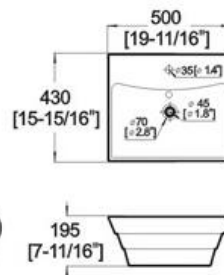

## D221 ART BASIN

- Features:
- \* Vitreous china.
  - \* Above-counter.
  - \* With overflow.
  - \* Single faucet hole.
  - \* Dimensions: Height: 7-11/16" (195mm)  
Length: 19-11/16" (500mm)  
Width: 16-15/16" (430mm)